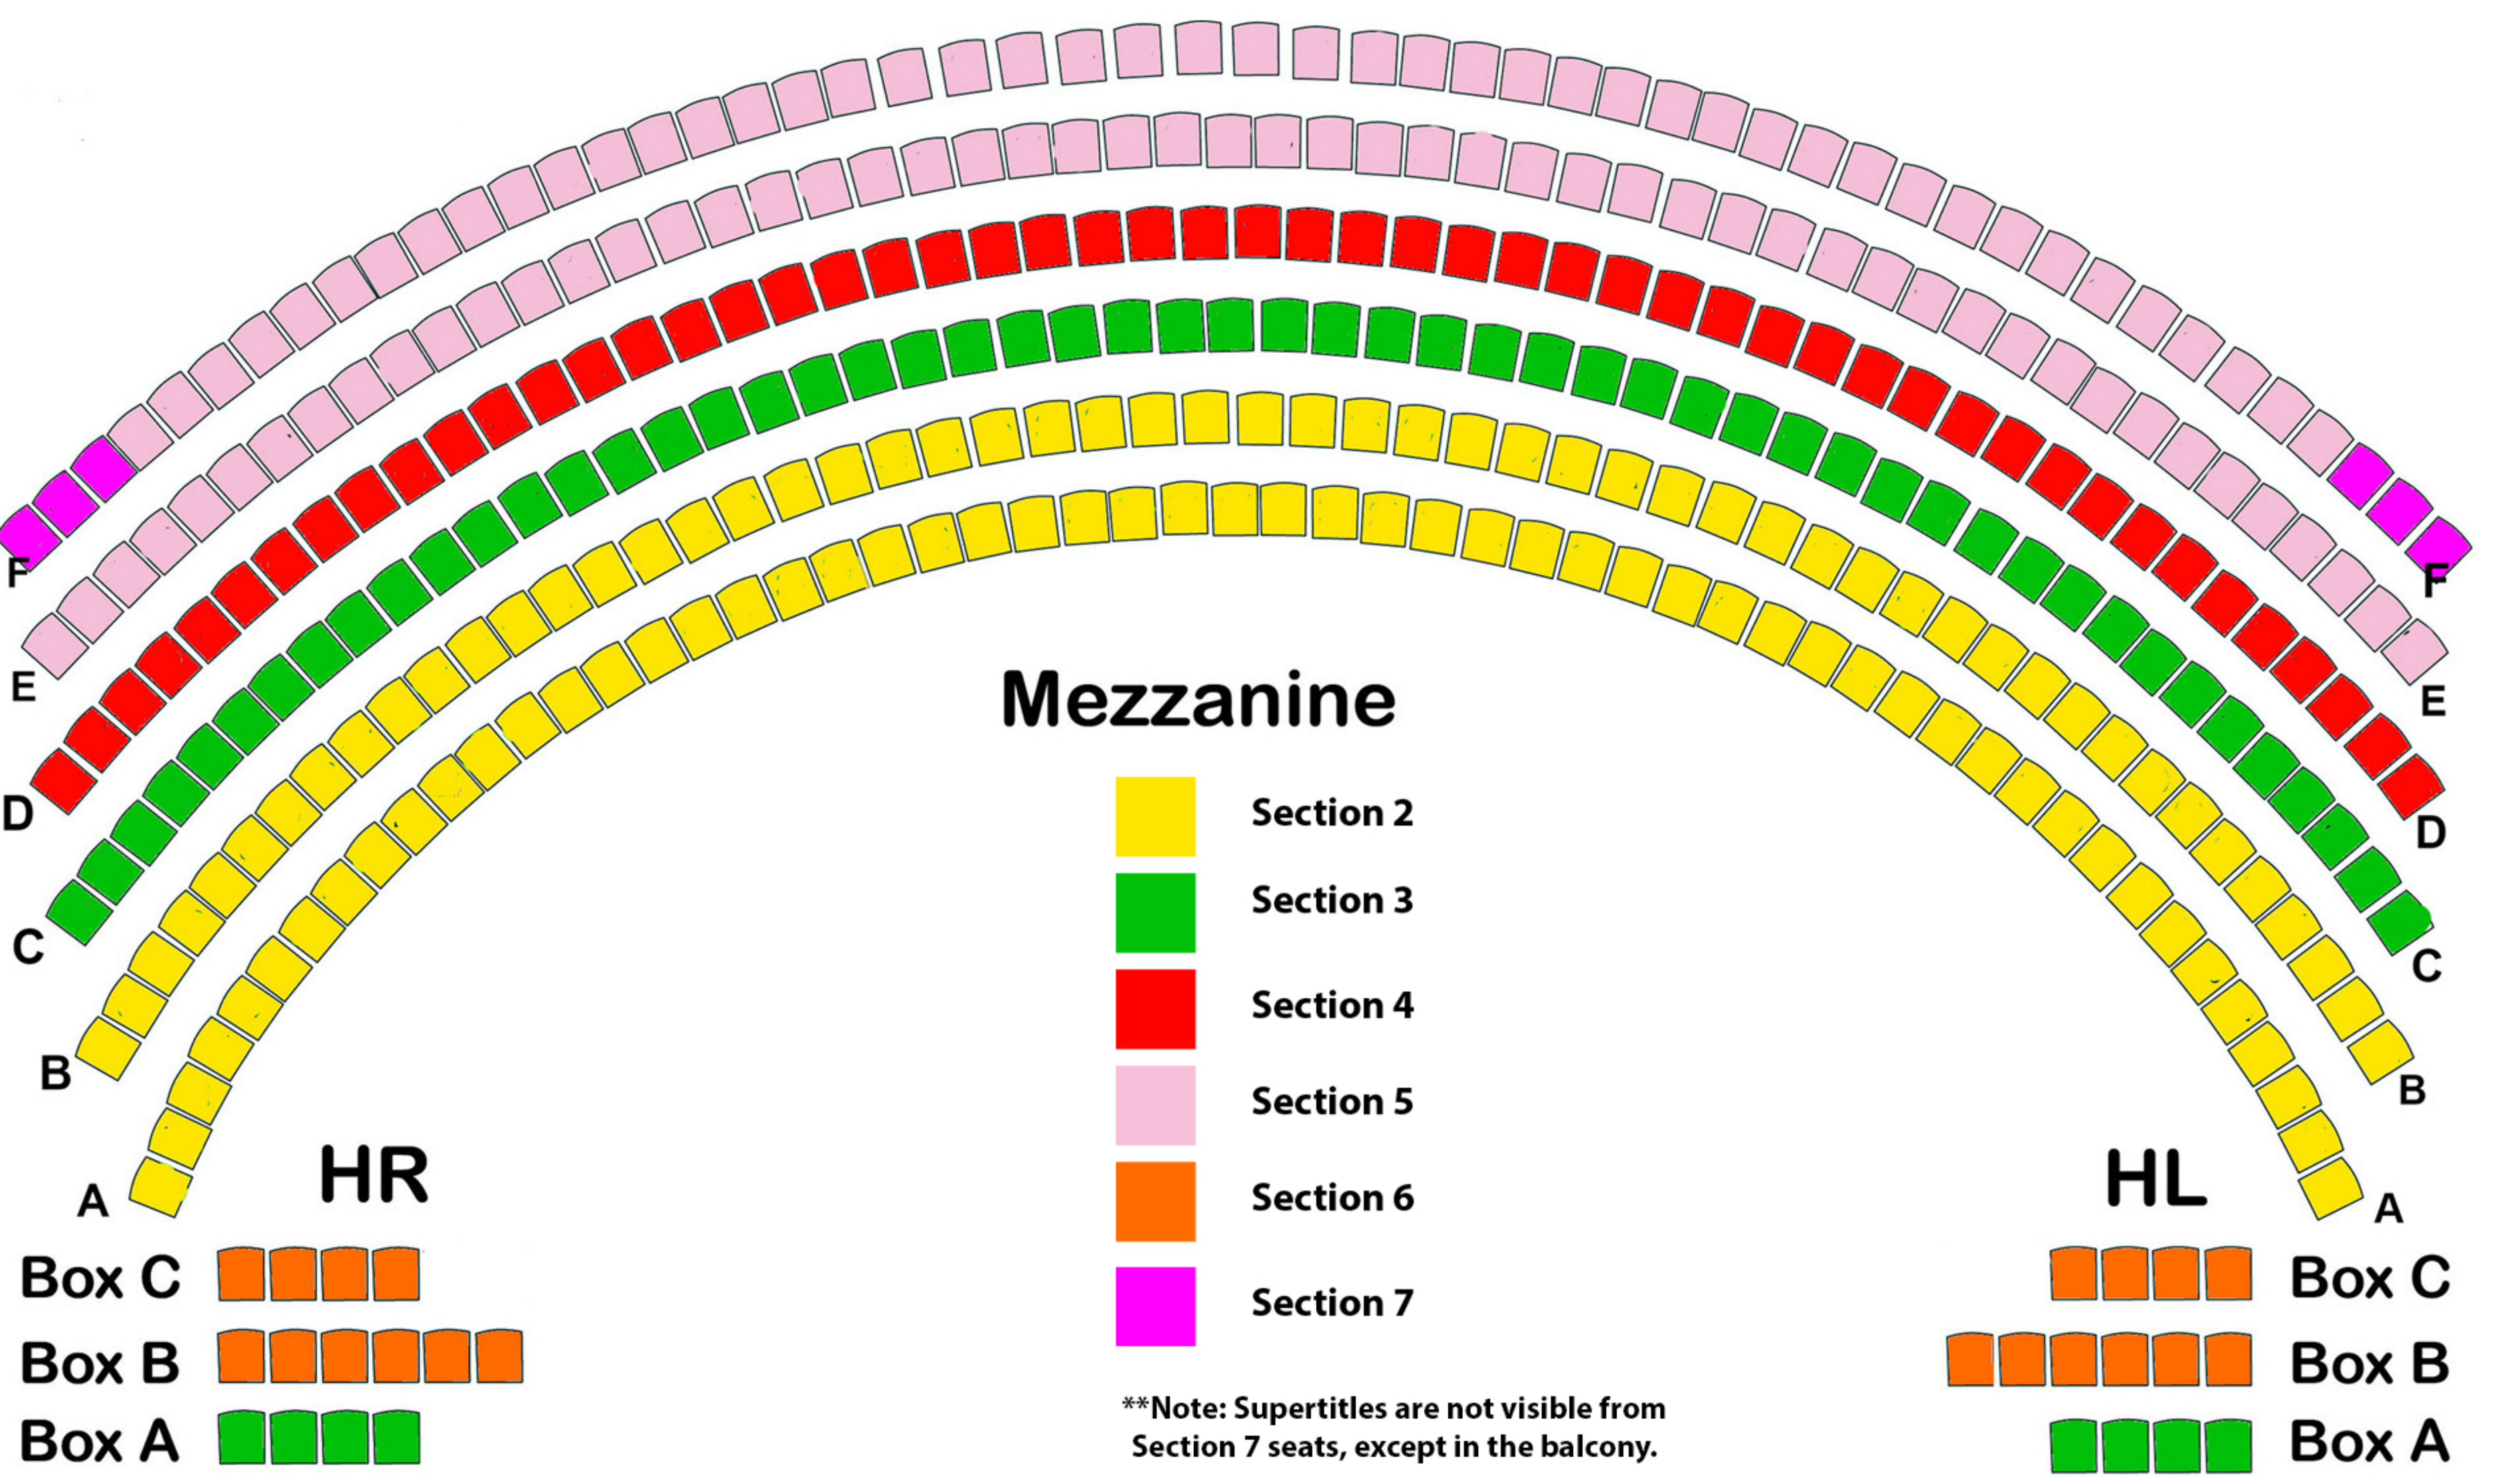

OVERTURE HALL SEATING MAP

ORCHESTRA