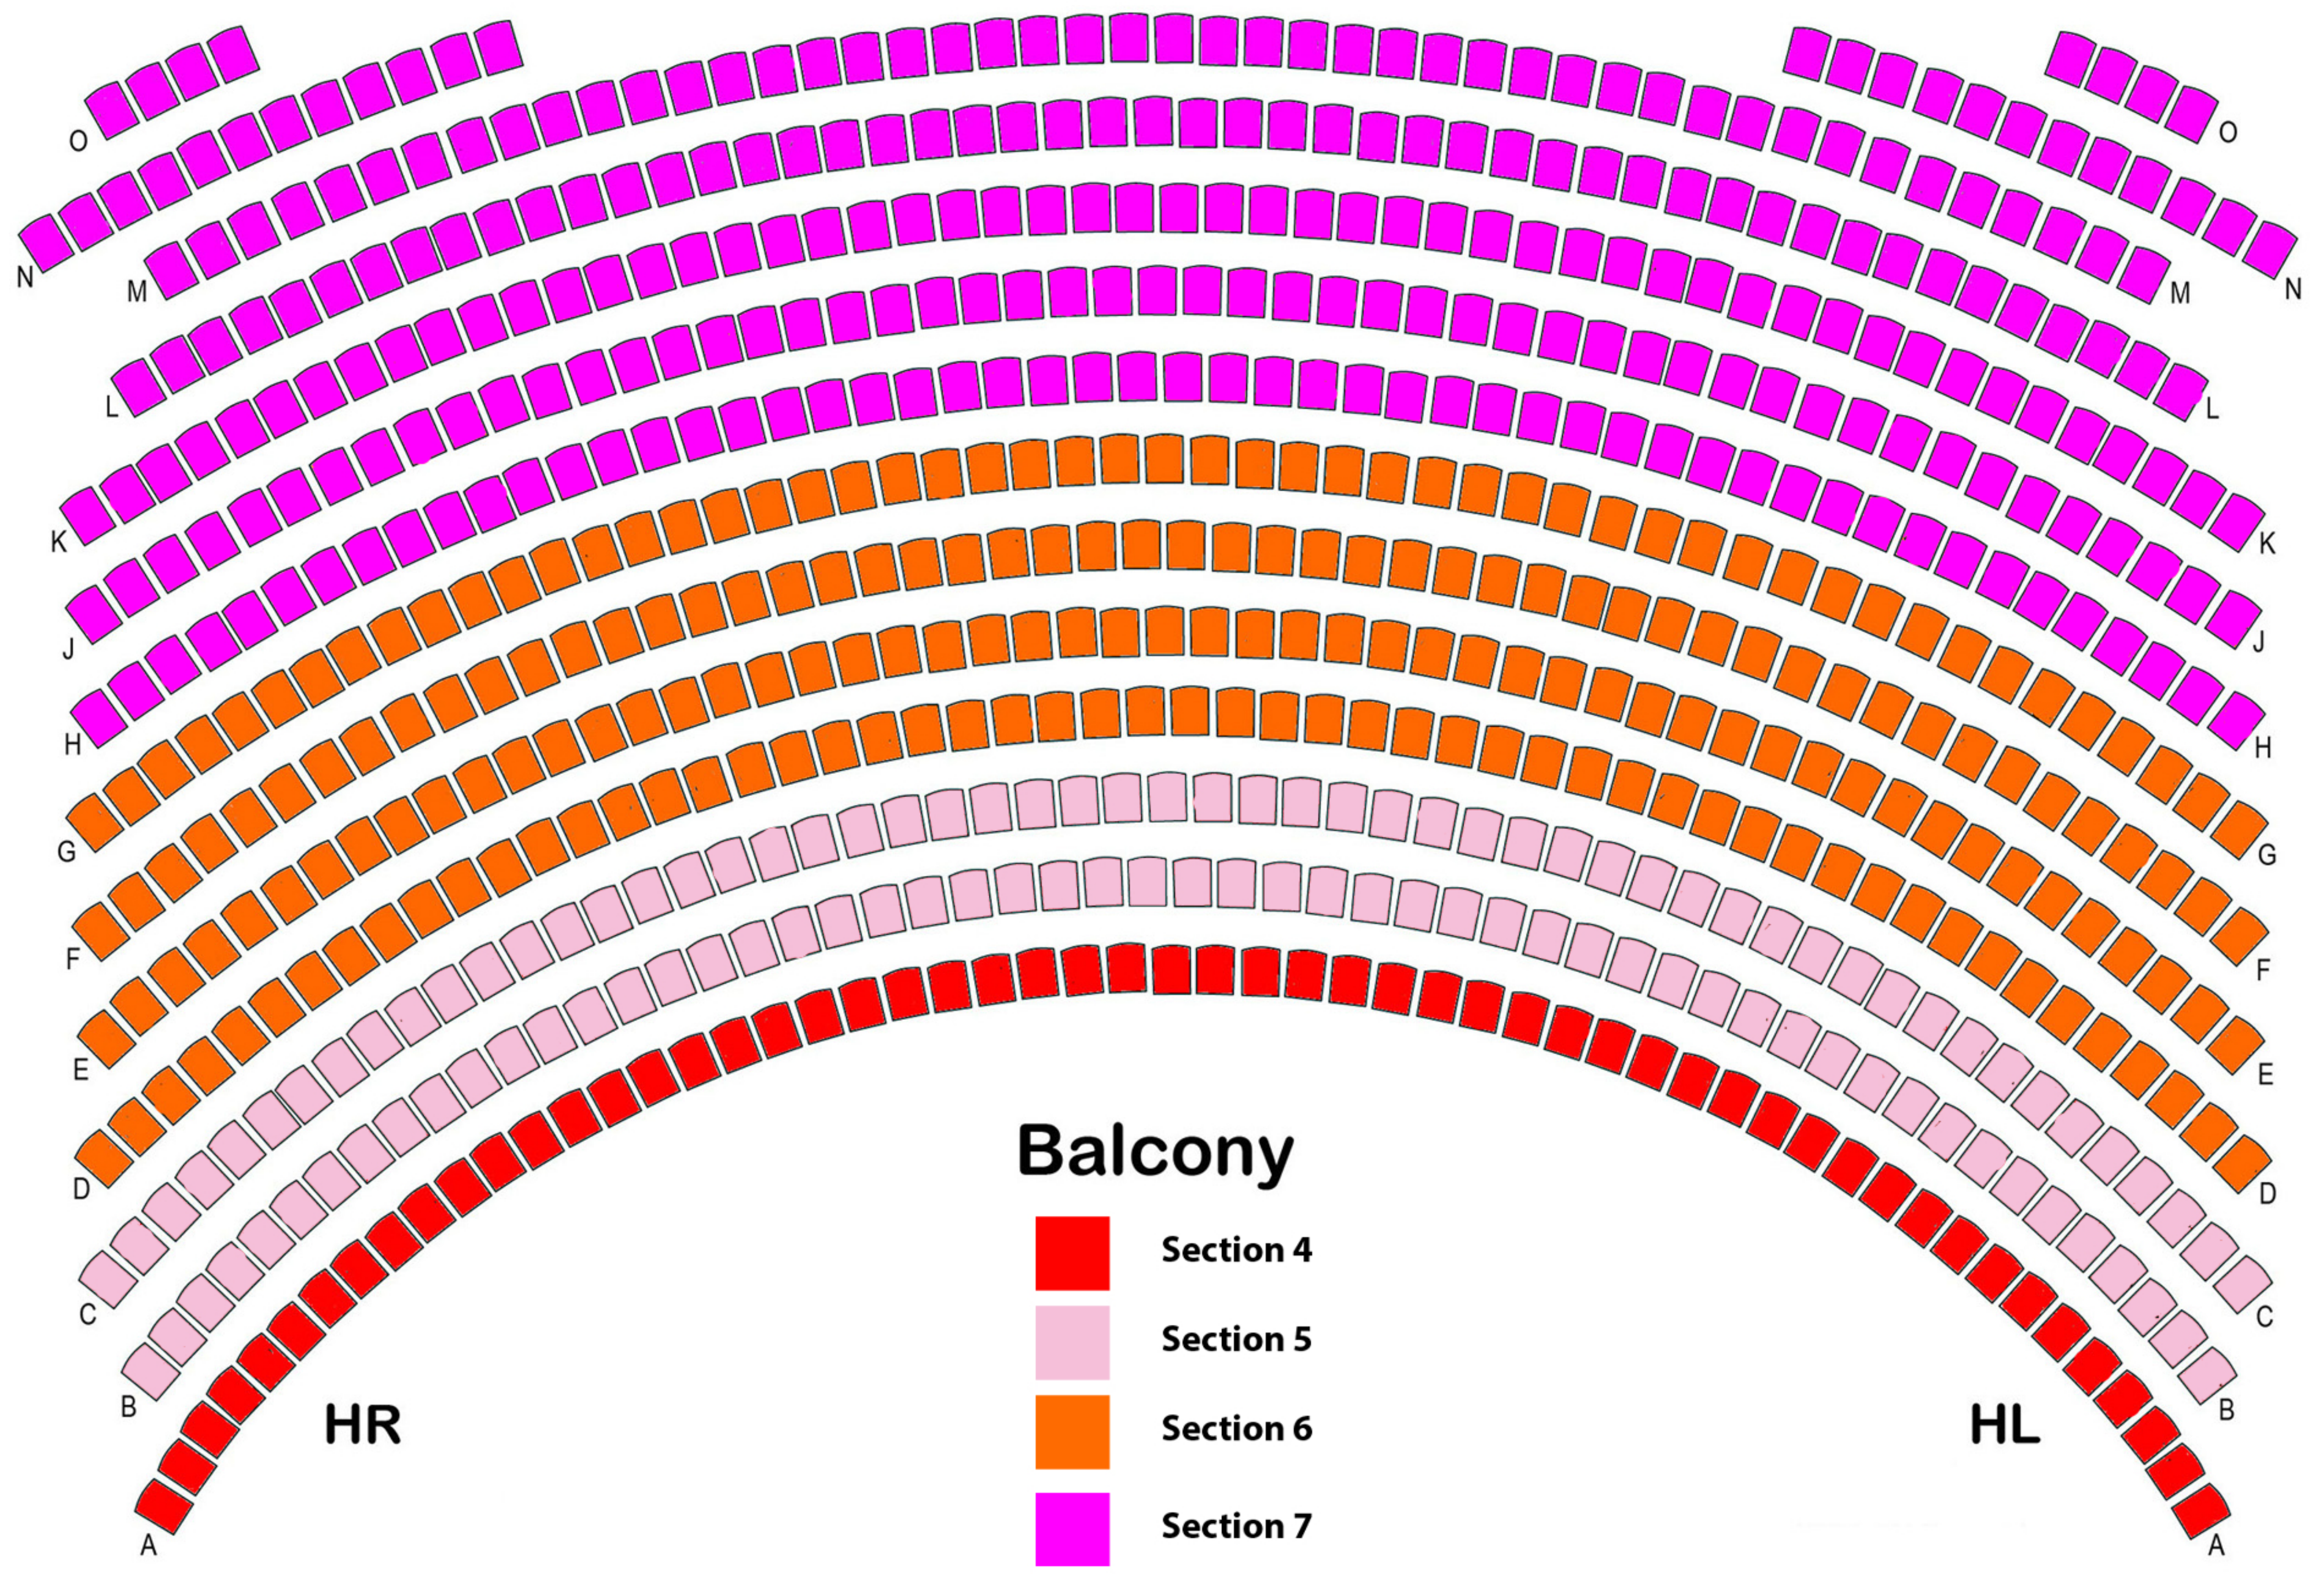

OVERTURE HALL SEATING MAP

ORCHESTRA