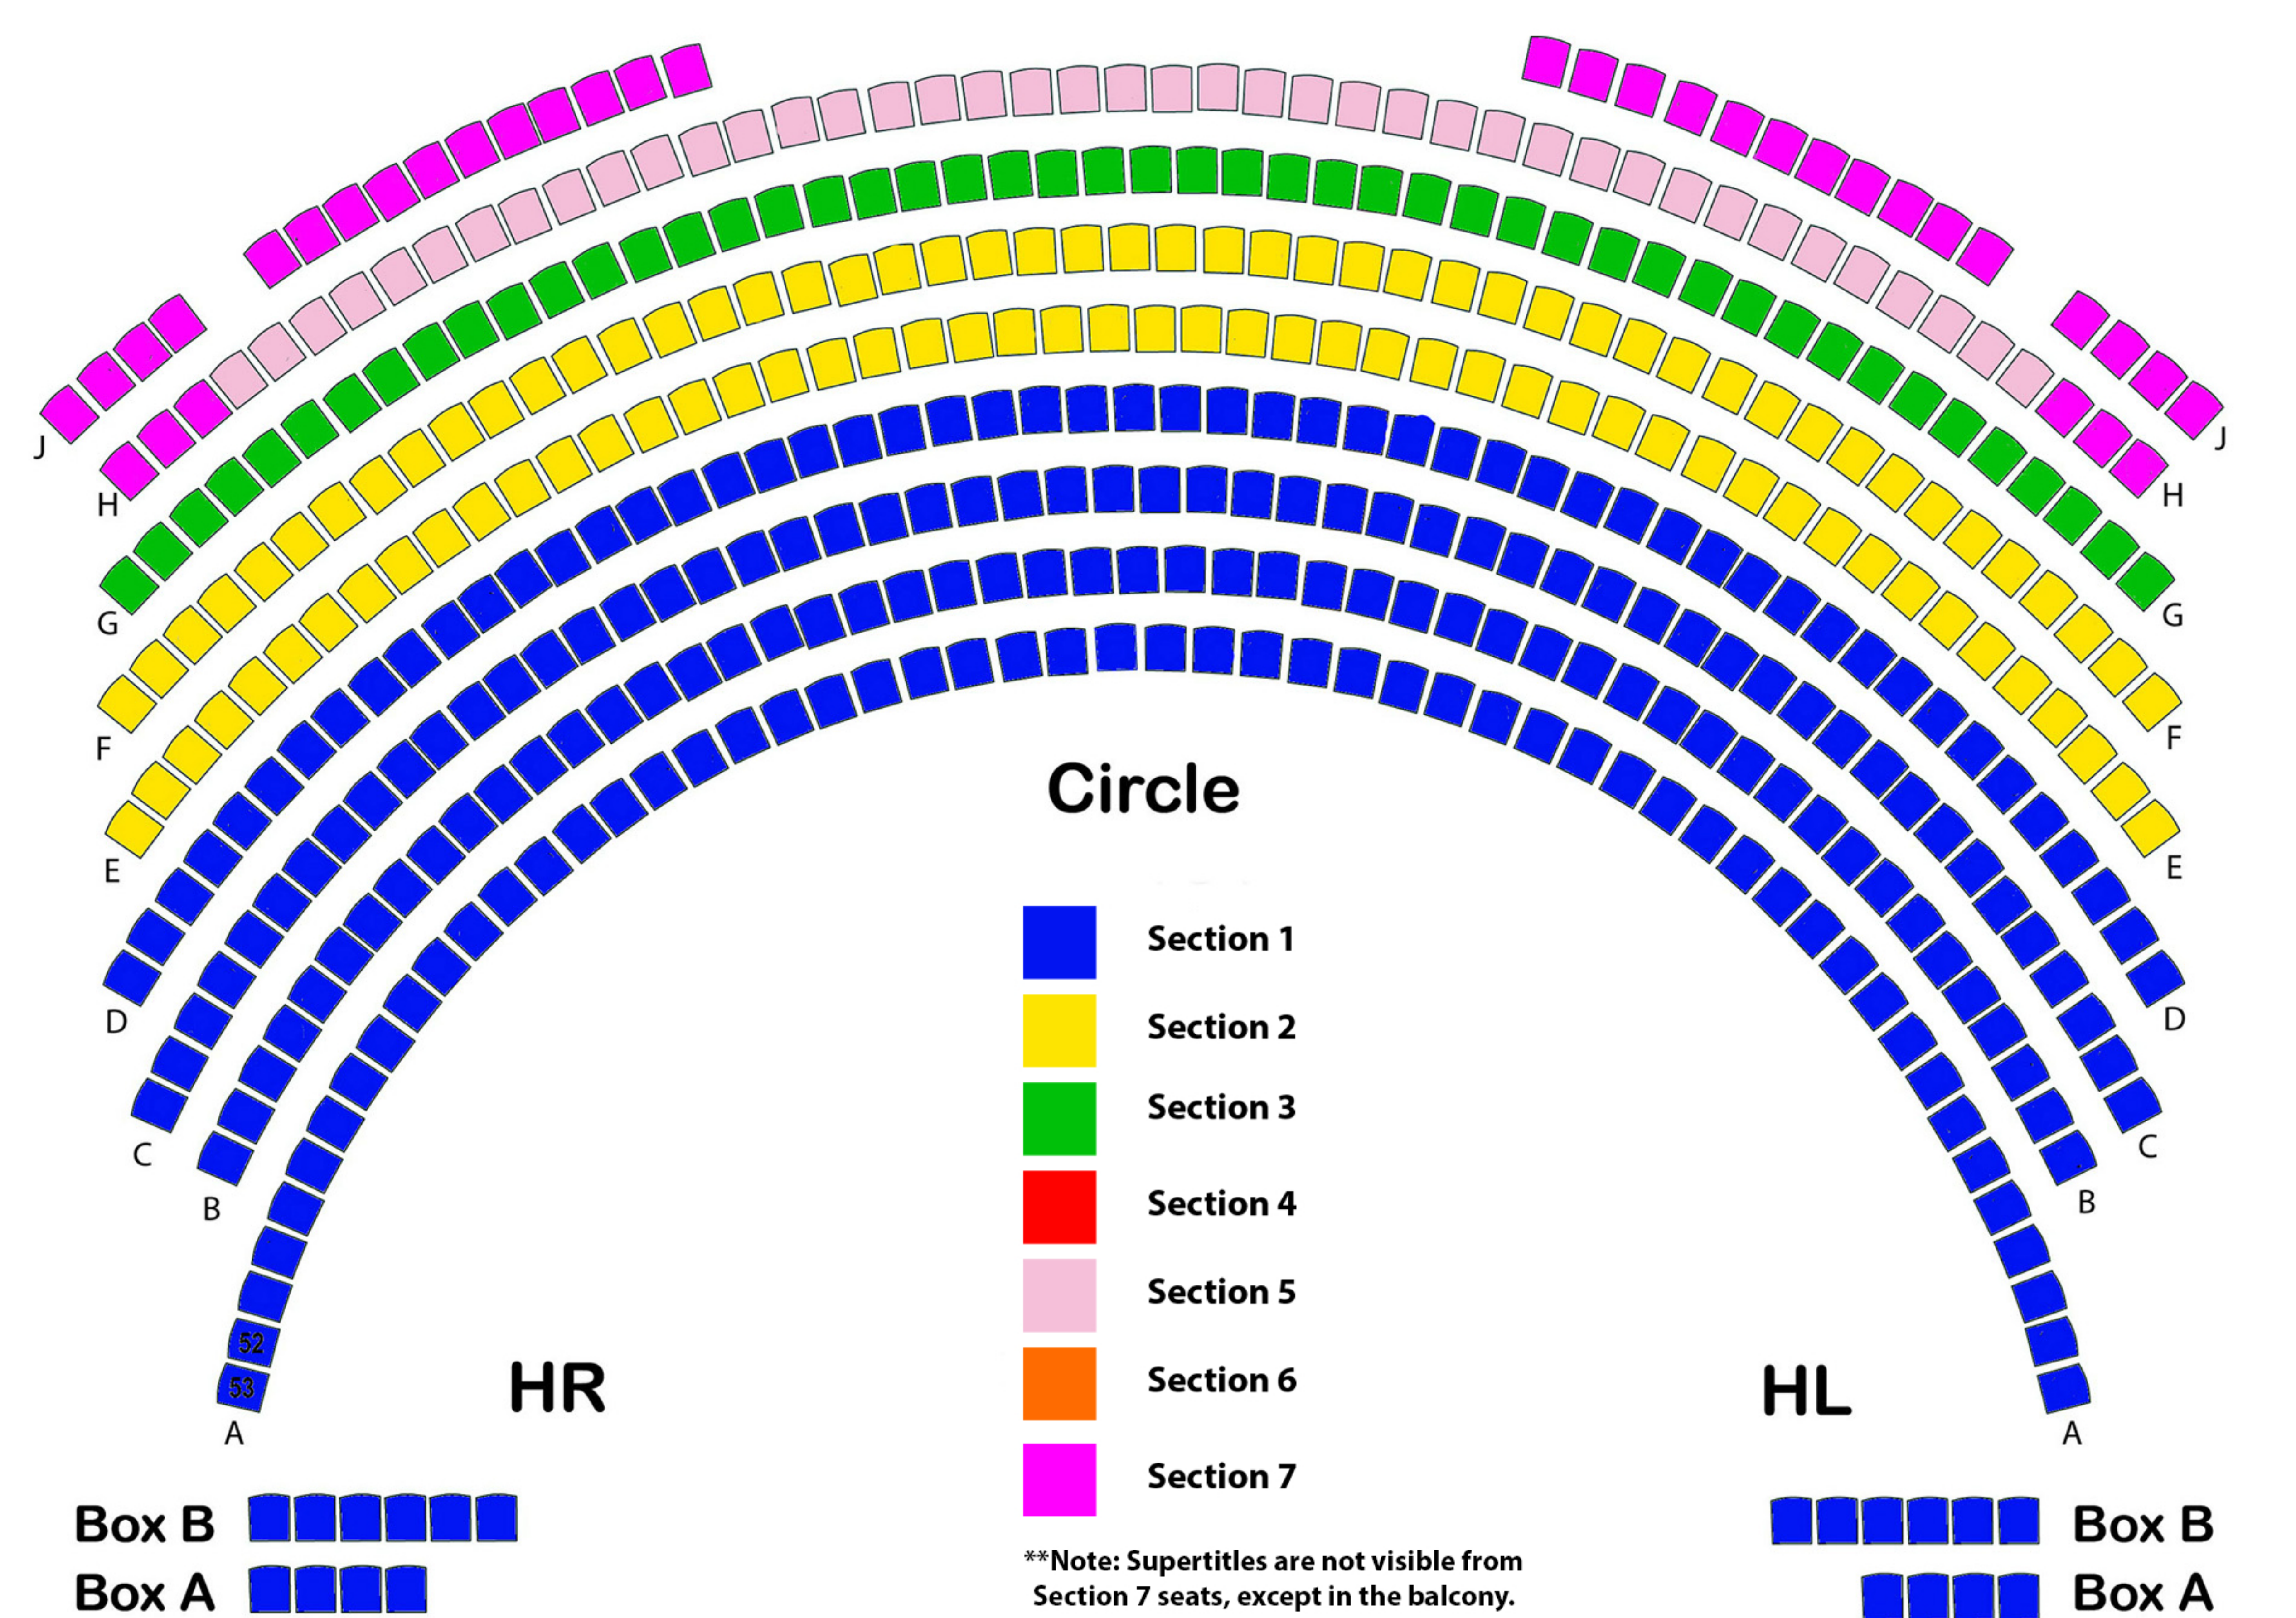

OVERTURE HALL SEATING MAP

ORCHESTRA