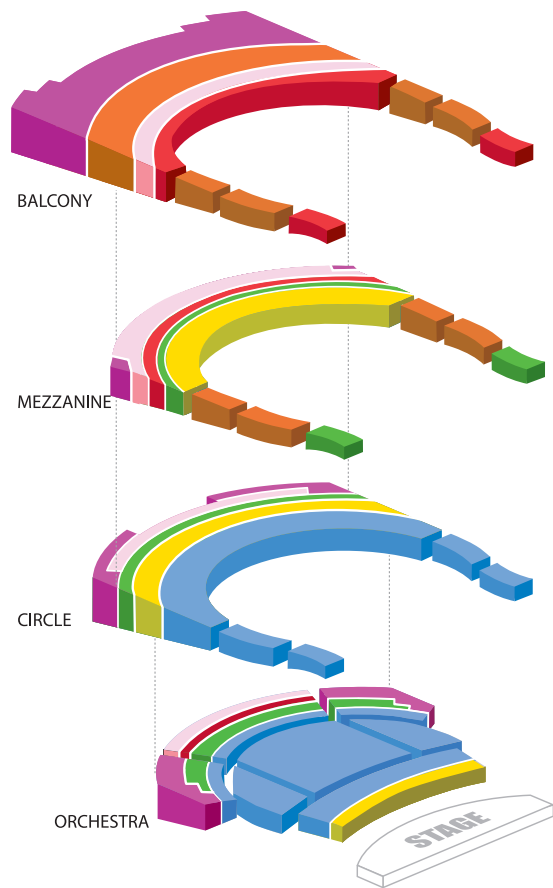

MADISON OPERA

2021/22 Season Subscription Prices

FULL SEASON SUBSCRIPTION

Lucia di Lammermoor, She Loves Me, Orpheus in the Underworld - Series 1 or 2

Choose an Overture Hall section AND a Capitol Theater section

Overture Hall SECTION (price includes both <i>Lucia</i> and <i>Orpheus</i>)	+	Capitol Theater SECTION (<i>She Loves Me</i>)
1 (\$256)		1 (\$110)
2 (\$188)		2 (\$76)
3 (\$152)		3 (\$54)
4 (\$110)		4 (\$23)
5 (\$92)		
6 (\$46)		
7 (\$32)*		

**Please note that supertitles are not visible from Section 7 seats, except in the balcony.*

OVERTURE HALL ONLY SUBSCRIPTION

Lucia di Lammermoor and Orpheus in the Underworld - Series 3 or 4

Overture Hall SECTION (price includes both <i>Lucia</i> and <i>Orpheus</i>)
1 (\$264)
2 (\$200)
3 (\$160)
4 (\$118)
5 (\$98)
6 (\$48)
7 (\$34)*

**Please note that supertitles are not visible from Section 7 seats, except in the balcony.*

Price includes discounts, sales tax, and Overture Center fees

OVERTURE HALL

CAPITOL THEATER