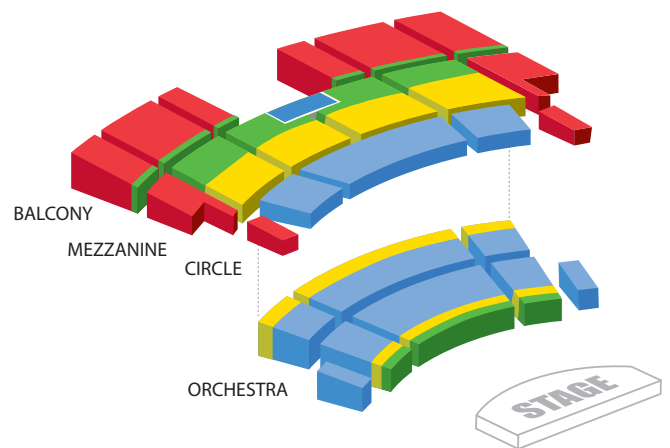

MADISON OPERA

2021/22 Season Ticket Prices

OVERTURE HALL

Section 1	\$139
Section 2	\$111
Section 3	\$89
Section 4	\$65
Section 5	\$54
Section 6	\$27
Section 7	\$19

**Please note that supertitles are not visible from Section 7 seats, except in the balcony.*

CAPITOL THEATER

Section 1	\$122
Section 2	\$89
Section 3	\$63
Section 4	\$27

MADISON OPERA'S 2021/22 SEASON

Lucia di Lammermoor
November 5 & 7, 2021
Overture Hall

She Loves Me
February 18 & 20, 2022
Capitol Theater