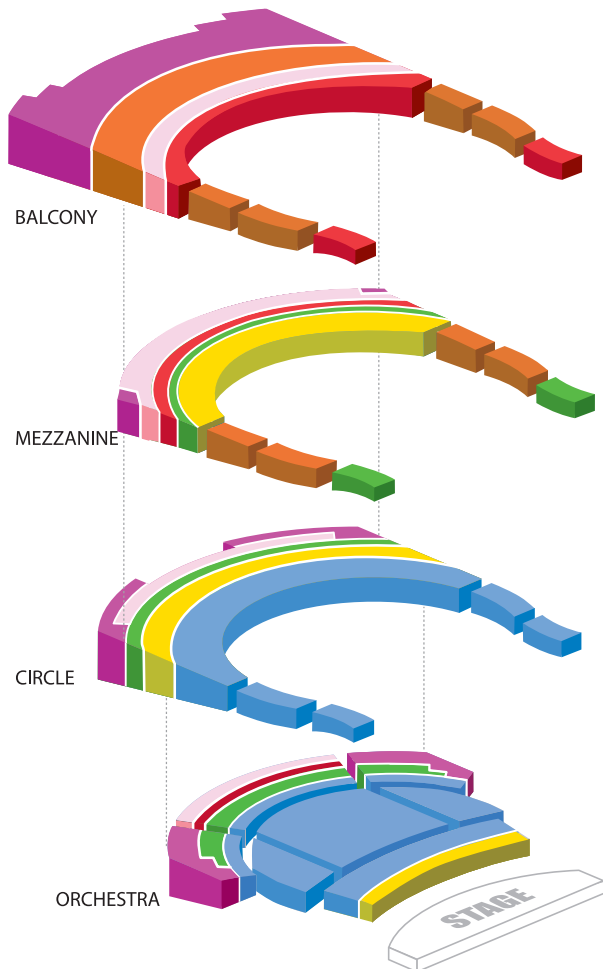

MADISON OPERA

2021/22 Season Ticket Prices

OVERTURE HALL

Section 1	\$139
Section 2	\$111
Section 3	\$89
Section 4	\$65
Section 5	\$54
Section 6	\$27
Section 7	\$19

**Please note that supertitles are not visible from Section 7 seats, except in the balcony.*

CAPITOL THEATER

Section 1	\$122
Section 2	\$89
Section 3	\$63
Section 4	\$27

MADISON OPERA'S 2021/22 SEASON

Lucia di Lammermoor
November 5 & 7, 2021
Overture Hall

She Loves Me
February 18 & 20, 2022
Capitol Theater

Orpheus in the Underworld
April 29 & May 1, 2022
Overture Hall

Pricing excludes taxes & Overture Center for the Arts ticketing fees.