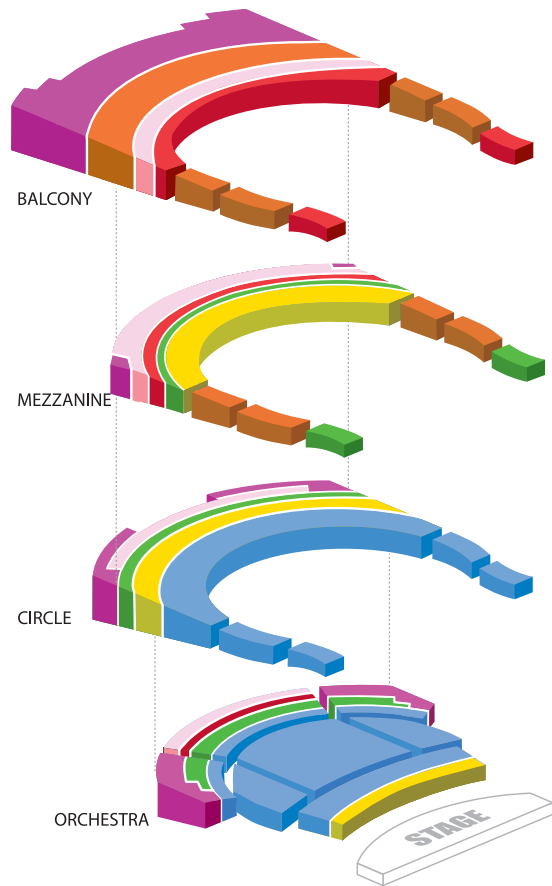

MADISON OPERA

2022/23 Season Subscription Prices

FULL SEASON SUBSCRIPTION

Series 1 or 2

Salome, Trouble in Tahiti/The Seven Deadly Sins, The Marriage of Figaro

Choose an Overture Hall section AND a Capitol Theater section

Overture Hall SECTION (price includes both <i>Salome</i> and <i>Figaro</i>)	+	Capitol Theater SECTION (<i>Trouble in Tahiti / The Seven Deadly Sins</i>)
1 (\$260)		1 (\$112)
2 (\$190)		2 (\$77)
3 (\$154)		3 (\$55)
4 (\$114)		4 (\$23)
5 (\$94)		
6 (\$46)		
7 (\$34)*		

**Please note that supertitles are not visible from Section 7 seats, except in the balcony.*

OVERTURE HALL ONLY SUBSCRIPTION

Salome and The Marriage of Figaro - Series 3 or 4

Overture Hall SECTION (price includes both <i>Salome</i> and <i>Figaro</i>)
1 (\$268)
2 (\$202)
3 (\$162)
4 (\$120)
5 (\$100)
6 (\$48)
7 (\$36)*

**Please note that supertitles are not visible from Section 7 seats, except in the balcony.*

Price includes discounts, sales tax, and Overture Center fees

OVERTURE HALL

CAPITOL THEATER