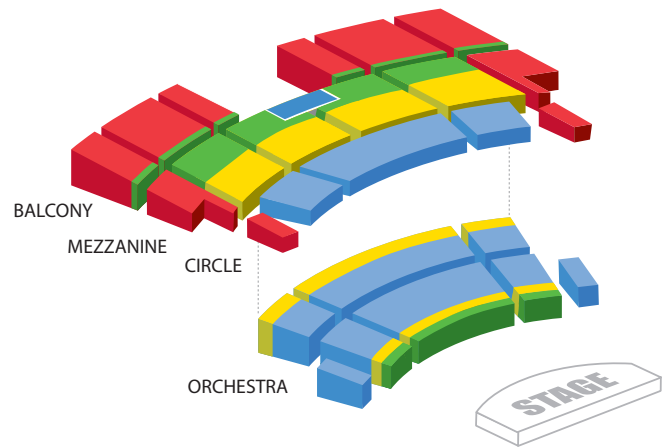

## OVERTURE HALL

Section 1	\$141
Section 2	\$112
Section 3	\$90
Section 4	\$67
Section 5	\$55
Section 6	\$27
Section 7 *	\$20

\*Please note that supertitles are not visible from Section 7 seats, except in the balcony.

## CAPITOL THEATER

Section 1	\$124
Section 2	\$90
Section 3	\$65
Section 4	\$27

## MADISON OPERA'S 2022/23 SEASON

*Salome*

November 4 & 6, 2022

Overture Hall

*Trouble in Tahiti/*

*The Seven Deadly Sins*

February 3 & 5, 2023

Capitol Theater