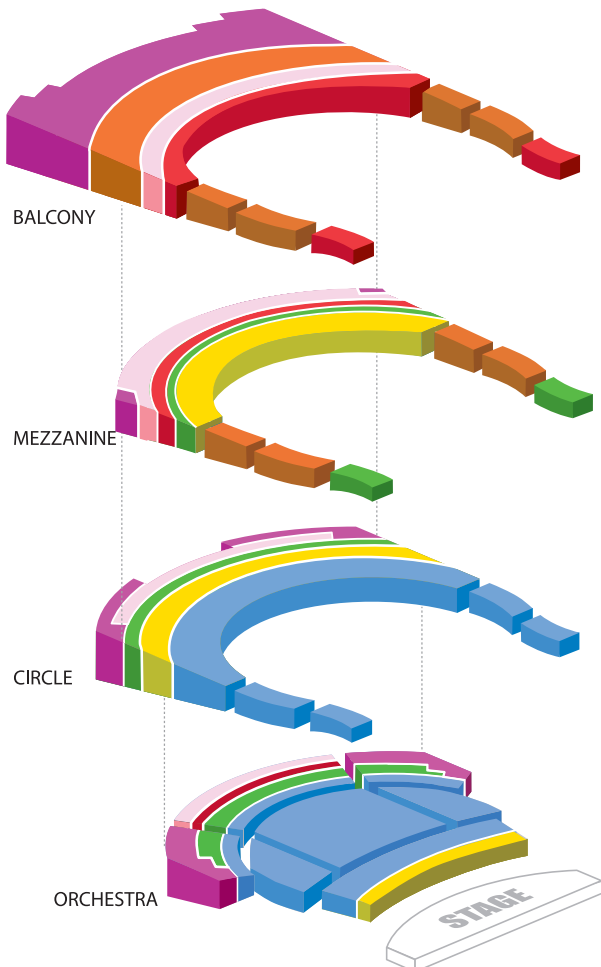

# MADISON OPERA

Single Ticket Prices  
2022/23 Season

## OVERTURE HALL

Section 1	\$141
Section 2	\$112
Section 3	\$90
Section 4	\$67
Section 5	\$55
Section 6	\$27
Section 7 *	\$20

\*Please note that supertitles are not visible from Section 7 seats, except in the balcony.

## CAPITOL THEATER

Section 1	\$124
Section 2	\$90
Section 3	\$65
Section 4	\$27

## MADISON OPERA'S 2022/23 SEASON

*Salome*

November 4 & 6, 2022

Overture Hall

*Trouble in Tahiti/*

*The Seven Deadly Sins*

February 3 & 5, 2023

Capitol Theater