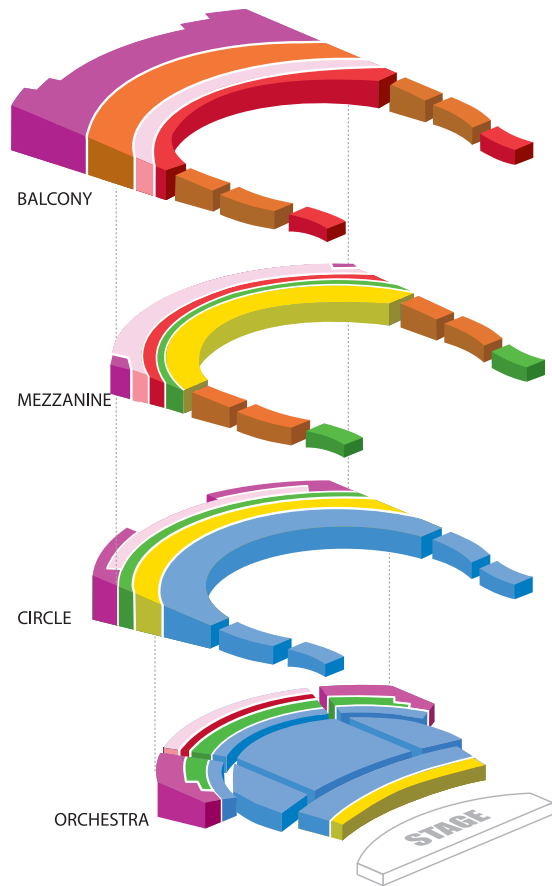

MADISON OPERA

2022/23 Season Subscription Prices

FULL SEASON SUBSCRIPTION

Series 1 or 2

Tosca, The Anonymous Lover, Candide

Choose an Overture Hall section AND a Capitol Theater section

| Overture Hall SECTION (price includes both <i>Tosca</i> and <i>Candide</i>) | + | Capitol Theater SECTION (<i>The Anonymous Lover</i>) |
|--|---|--|
| 1 (\$274) | | 1 (\$117) |
| 2 (\$198) | | 2 (\$80) |
| 3 (\$160) | | 3 (\$57) |
| 4 (\$118) | | 4 (\$24) |
| 5 (\$96) | | |
| 6 (\$48) | | |
| 7 (\$34)* | | |

**Please note that supertitles are not visible from Section 7 seats, except in the balcony.*

OVERTURE HALL ONLY SUBSCRIPTION

Series 3 or 4

Tosca and Candide

| Overture Hall SECTION (price includes both <i>Tosca</i> and <i>Candide</i>) |
|--|
| 1 (\$284) |
| 2 (\$210) |
| 3 (\$170) |
| 4 (\$126) |
| 5 (\$102) |
| 6 (\$50) |
| 7 (\$36)* |

**Please note that supertitles are not visible from Section 7 seats, except in the balcony.*

Price includes discounts, sales tax, and Overture Center fees

OVERTURE HALL

CAPITOL THEATER