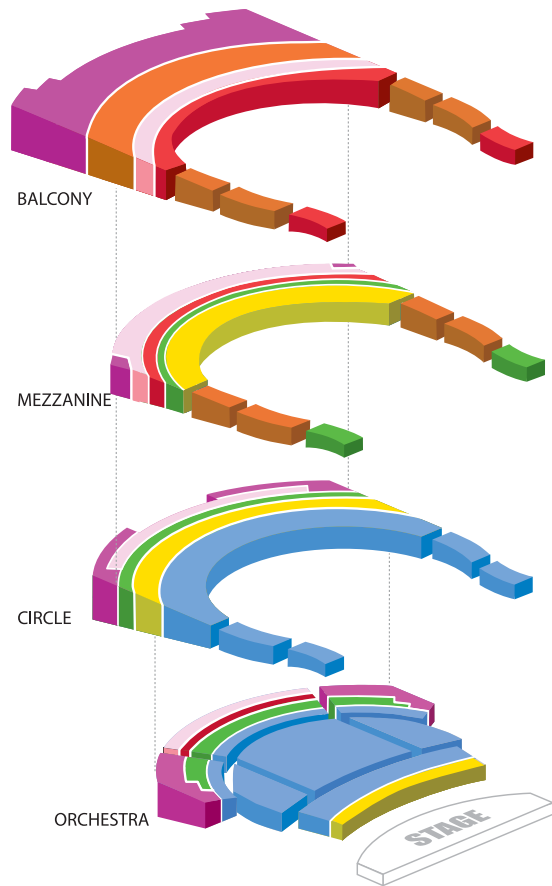

MADISON OPERA

2023/24 Season Subscription Prices

FULL SEASON SUBSCRIPTION

Series 1 or 2

Tosca, The Anonymous Lover, Candide

Choose an Overture Hall section AND a Capitol Theater section

Overture Hall SECTION (price includes both <i>Tosca</i> and <i>Candide</i>)	+	Capitol Theater SECTION (<i>The Anonymous Lover</i>)
1 (\$274)		1 (\$117)
2 (\$198)		2 (\$80)
3 (\$160)		3 (\$57)
4 (\$118)		4 (\$24)
5 (\$96)		
6 (\$48)		
7 (\$34)*		

**Please note that supertitles are not visible from Section 7 seats, except in the balcony.*

OVERTURE HALL ONLY SUBSCRIPTION

Tosca and Candide - Series 3 or 4

Overture Hall SECTION (price includes both <i>Tosca</i> and <i>Candide</i>)
1 (\$284)
2 (\$210)
3 (\$170)
4 (\$126)
5 (\$102)
6 (\$50)
7 (\$36)*

**Please note that supertitles are not visible from Section 7 seats, except in the balcony.*

Price includes discounts, sales tax, and Overture Center fees

OVERTURE HALL

CAPITOL THEATER