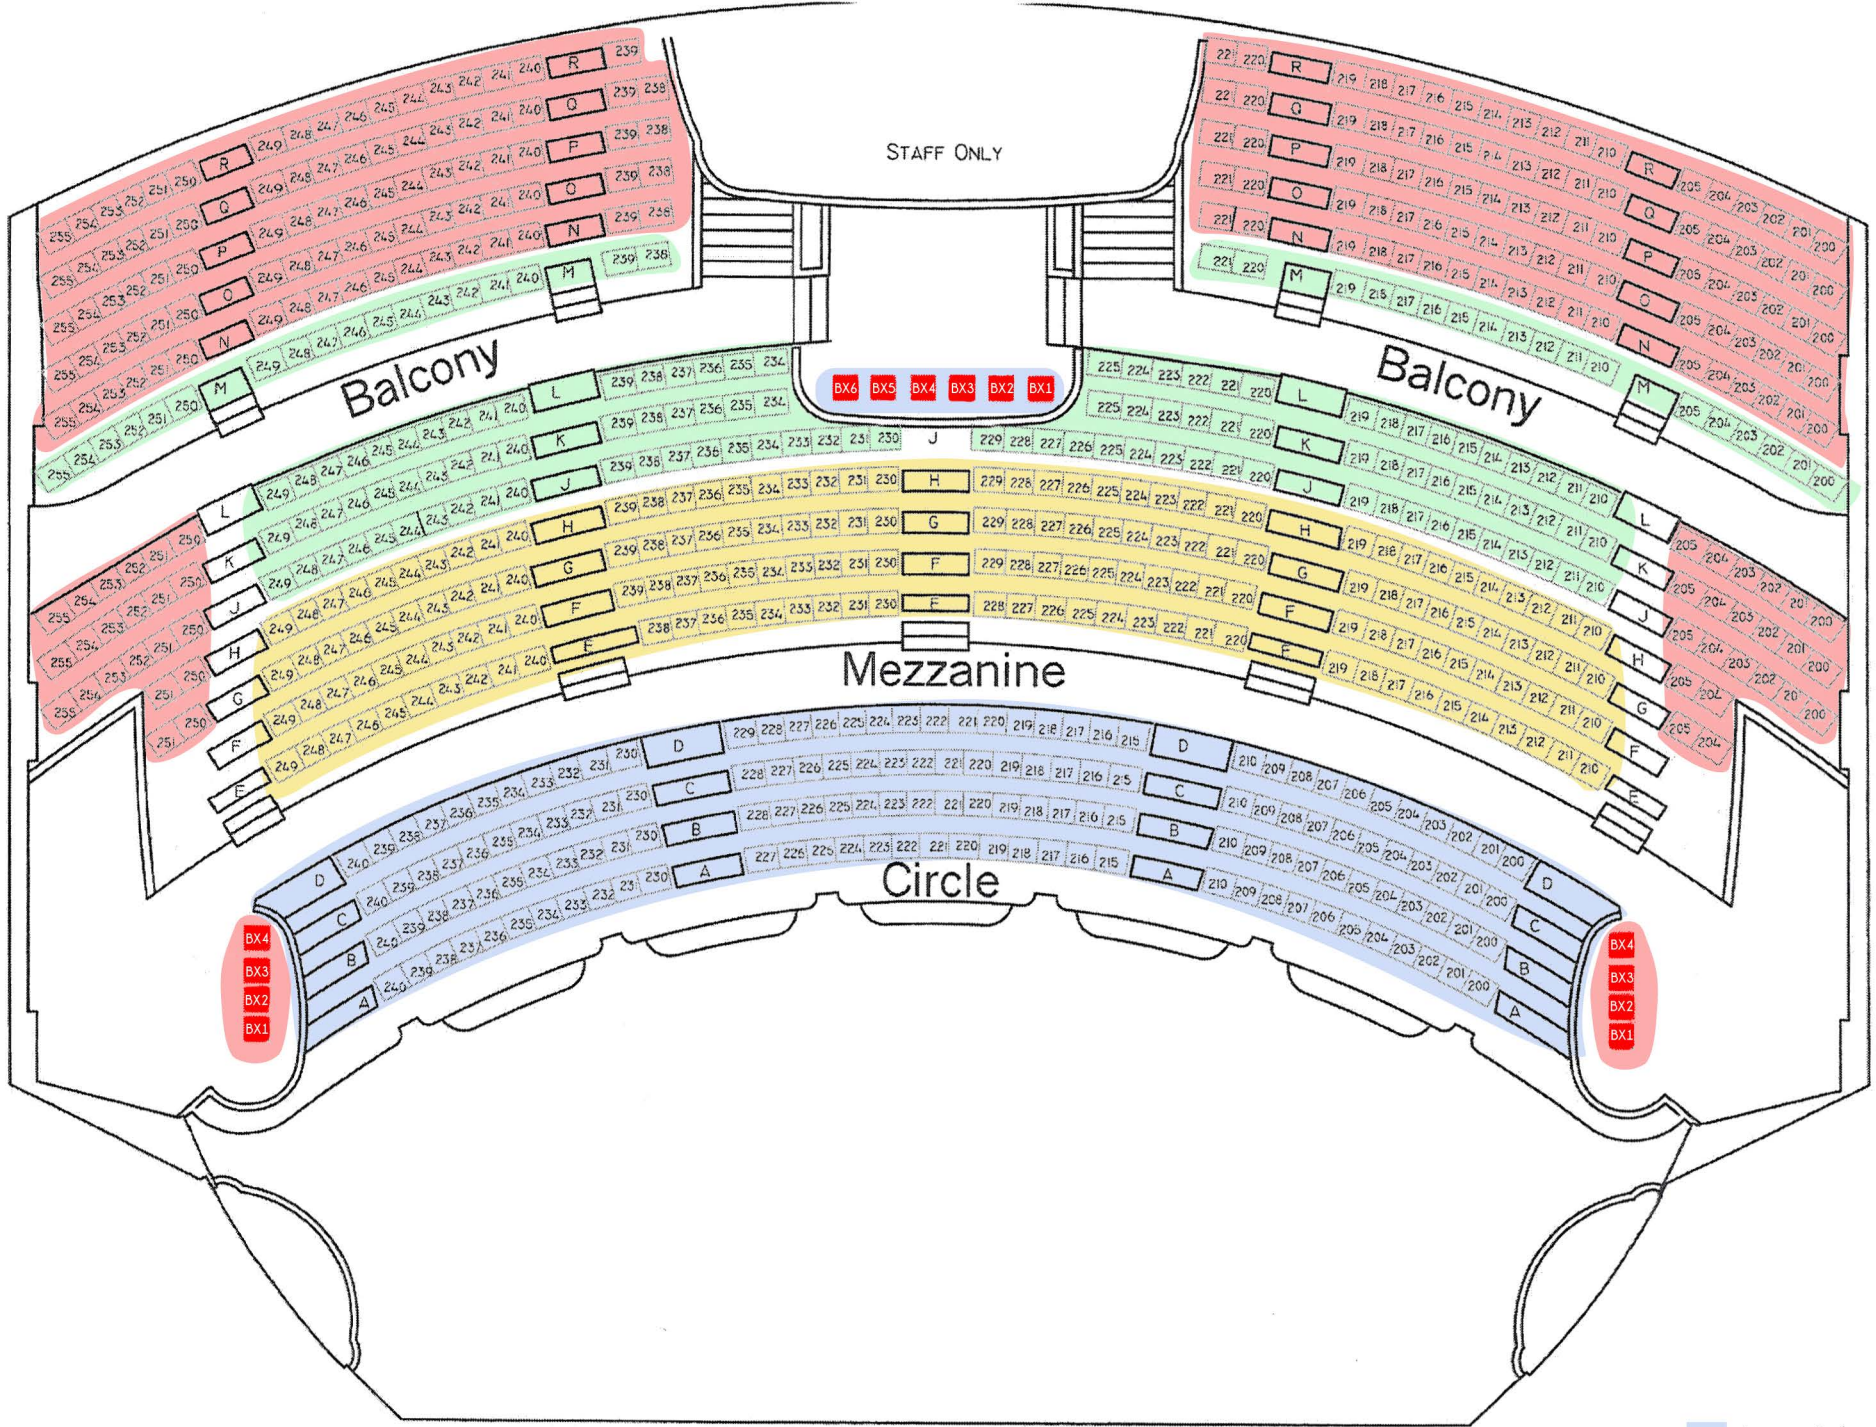

**MADISON OPERA**  
 Capitol Theater  
 Main Floor Seating

# ORCHESTRA

■ Level 1  
■ Level 2  
■ Level 3  
■ Level 4  
Accessible Seating  
 as of 3/19/2026

**MADISON OPERA**  
 Capitol Theater  
*Second Floor Seating*

**BALCONY  
 MEZZANINE  
 CIRCLE**

- Level 1
  - Level 2
  - Level 3
  - Level 4
- Accessible Seating**